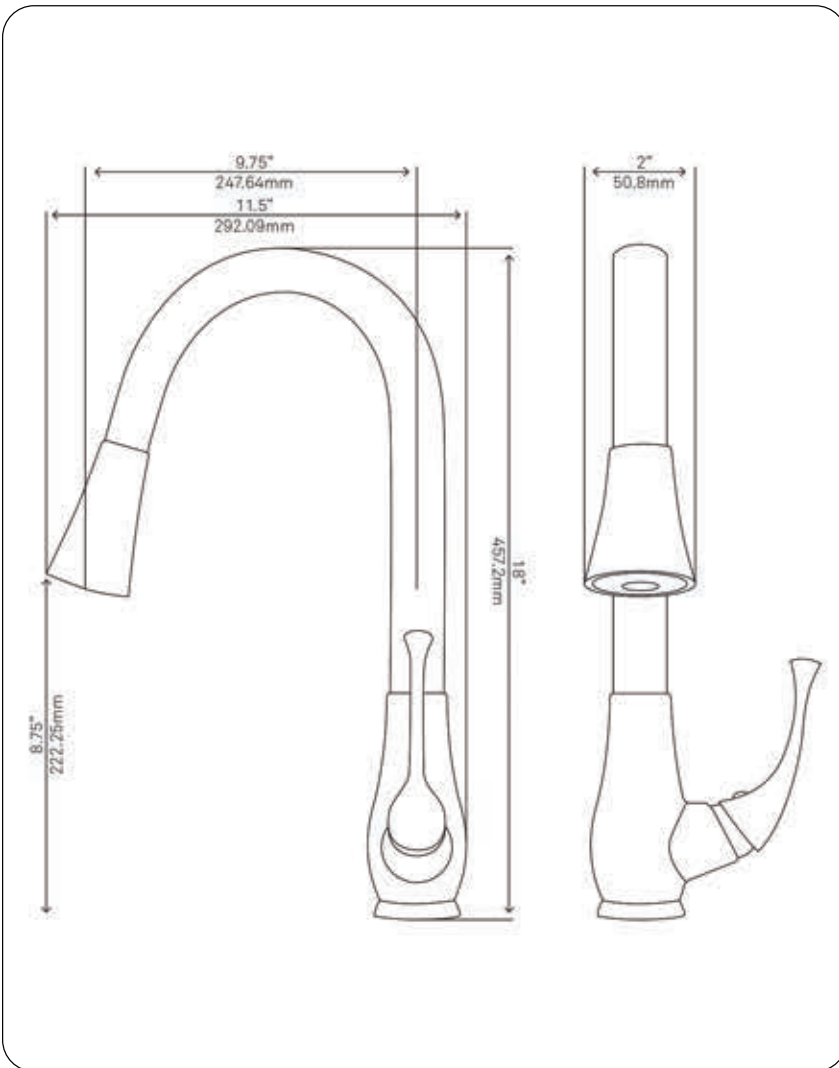

NOTES

Novatto reserves the right (1) to make changes in specifications and materials, and (2) to change or discontinue models, both without notice or obligation. Dimensions are for reference only, see www.NovattoInc.com for finish options and product availability.

Novatto Inc
TOLL FREE 844.404.4242
www.NovattoInc.com